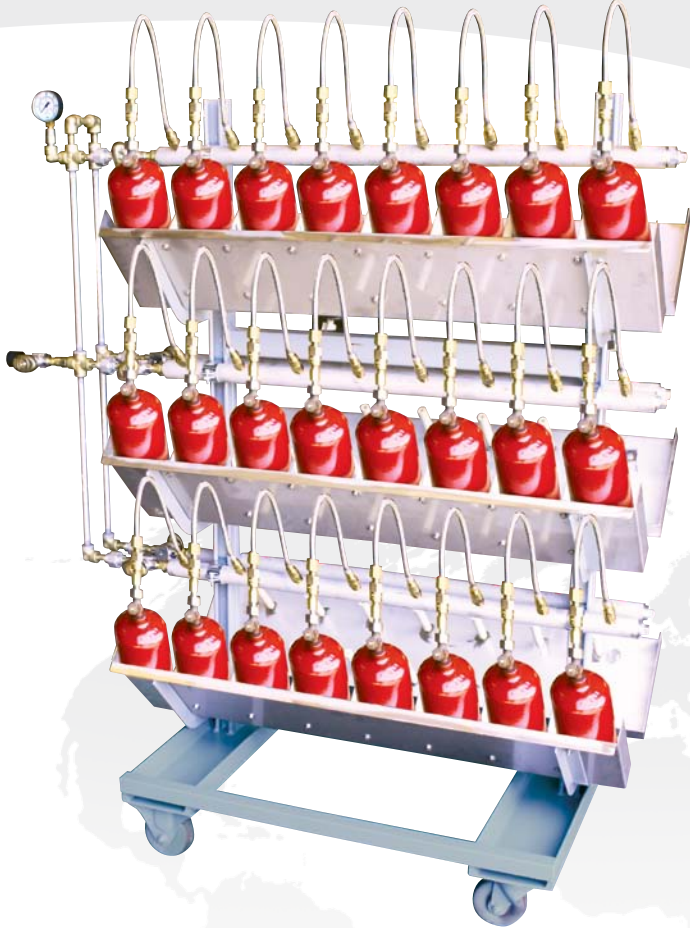

Rexarc

“MC” and “B” Cylinder Carts

“MC” Cylinder Cart

“B” Cylinder Cart
(Models for 20 or 48 cylinders)

The need for smaller cylinders can mean more cylinders to handle and increased labor costs. The solution is a Portable Rexarc Cylinder Cart...

- Off-load cylinders from your truck directly onto the cylinder rack.
- Portability – push it to the scale, weigh, and move all cylinders together to the acetone and acetylene filling stations.
- Connects to filling station with a single pigtail.
- Rugged construction for years of service.
- Optional drain back